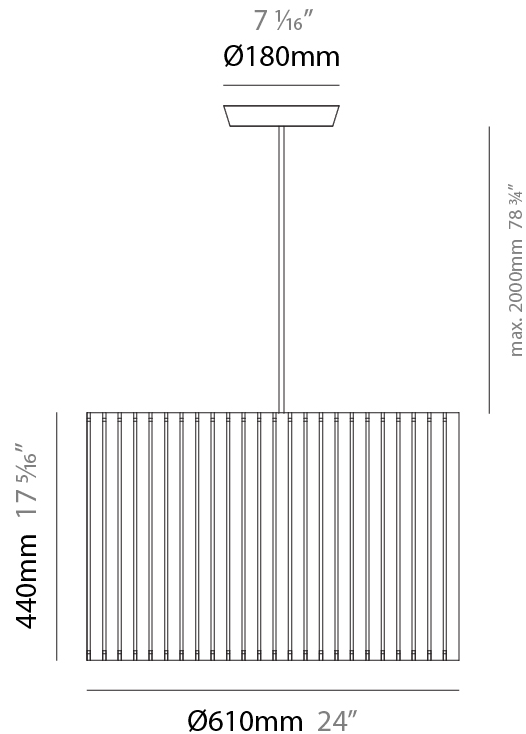

LUZ OCULTA WOOD SUSPENSION

D51037- _____

base number   Finish Options   Finish Options

1. To build a product code in our configurator select the specify button on the base model # product page
2. To build a manual product code on this datasheet choose from the options listed below in blue font and add the suffix to the base model #

GENERAL

Series: Luz Oculta
Subseries: Luz Oculta Wood
Brand: Fambuena
Division: Design
Mounting Type: Suspension
Mounting Location: Ceiling
Subcategory: Pendant

PHYSICAL

Shape: Rectangle
Diameter (mm): 610
Diameter (in): 24
Height (mm): 440
Height (in): 17 ⁵/₁₆"
Light Distribution: Direct / Indirect
Fixture Finish: [DOW / NAT](#)
Holder Finish: BRA / BRZ
Fixture Material: Metal / Wood
Cable Details: Cable length 2000mm / 79"

ELECTRICAL

Number of Lamps: 1
Lamp Type: LED Retrofit
Lamp Shape: A19
Bulb Included: Bulb Not Included
Max. Wattage Per Lamp (W): 12
Lamp Base: E26
Input Voltage (V): 120
Upon Request: 277Vac / GU24

LED

OPTICAL

RATINGS AND CERTIFICATIONS

Certified By: Certified for North American Standards
IP rating: IP20