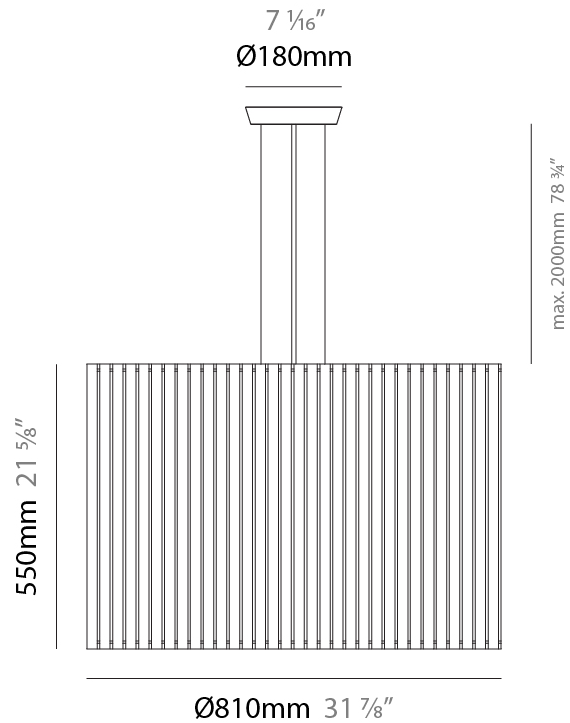

LUZ OCULTA WOOD SUSPENSION

D51035- -

base number   Finish Options   Finish Options

1. To build a product code in our configurator select the specify button on the base model # product page
2. To build a manual product code on this datasheet choose from the options listed below in blue font and add the suffix to the base model #

GENERAL

Series: Luz Oculta
Subseries: Luz Oculta Wood
Brand: Fambuena
Division: Design
Mounting Type: Suspension
Mounting Location: Ceiling
Subcategory: Pendant

PHYSICAL

Shape: Rectangle
Diameter (mm): 810
Diameter (in): 31 7/8
Height (mm): 550
Height (in): 21 5/8
Light Distribution: Direct / Indirect
Fixture Finish: [DOW / NAT](#)
Holder Finish: BRA / BRZ
Fixture Material: Metal / Wood
Cable Details: Cable length 2000mm / 79"

ELECTRICAL

Number of Lamps: 3
Lamp Type: LED Retrofit
Lamp Shape: A19
Bulb Included: Bulb Not Included
Total Output Wattage (W): 36
Max. Wattage Per Lamp (W): 12
Lamp Base: E26
Input Voltage (V): 120
Upon Request: 277Vac / GU24

LED

OPTICAL

RATINGS AND CERTIFICATIONS

Certified By: Certified for North American Standards
IP rating: IP20