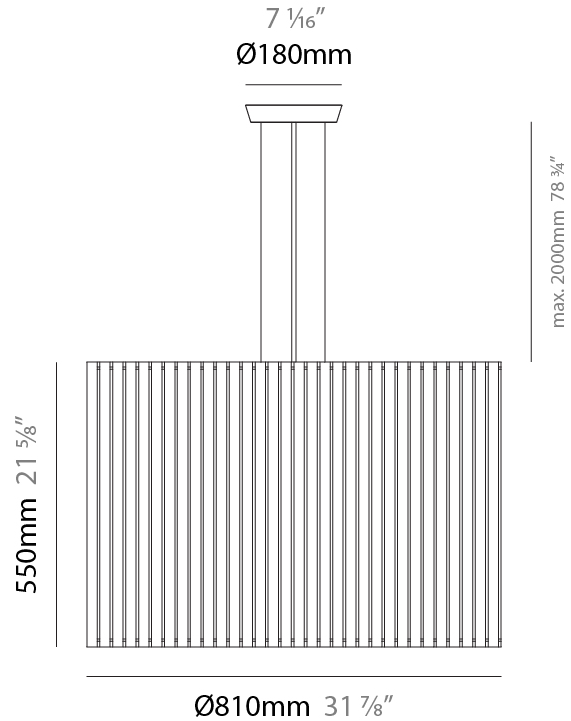

PROJECT _____
TYPE _____
SPECIFIER _____
QUANTITY _____
DATE _____

LUZ OCULTA WOOD SUSPENSION

D51035- _____ - _____
base number   Finish   Finish
                         Options   Options

1. To build a product code in our configurator select the specify button on the base model # product page
2. To build a manual product code on this datasheet choose from the options listed below in blue font and add the suffix to the base model #

GENERAL

Series: Luz Oculta
Subseries: Luz Oculta Wood
Brand: Fambuena
Division: Design
Mounting Type: Suspension
Mounting Location: Ceiling
Subcategory: Pendant

PHYSICAL

Shape: Rectangle
Diameter (mm): 810
Diameter (in): 31 ⁷/₈
Height (mm): 550
Height (in): 21 ⁵/₈
Light Distribution: Direct / Indirect
Fixture Finish: [DOW / NAT](#)
Holder Finish: BRA / BRZ
Fixture Material: Metal / Wood
Cable Details: Cable length 2000mm / 79"

ELECTRICAL

Number of Lamps: 3
Lamp Type: LED Retrofit
Lamp Shape: A19
Bulb Included: Bulb Not Included
Total Output Wattage (W): 36
Max. Wattage Per Lamp (W): 12
Lamp Base: E26
Input Voltage (V): 120
Upon Request: 277Vac / GU24

LED

OPTICAL

RATINGS AND CERTIFICATIONS

Certified By: Certified for North American Standards
IP rating: IP20