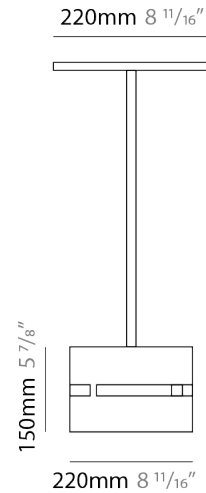

PROJECT
TYPE
SPECIFIER
QUANTITY
DATE

LUZ OCULTA METAL SUSPENSION

D51032-

base number   Finish
Options

1. To build a product code in our configurator select the specify button on the base model # product page
2. To build a manual product code on this datasheet choose from the options listed below in blue font and add the suffix to the base model #

GENERAL

Series: Luz Oculta
Subseries: Luz Oculta Metal
Brand: Fambuena
Division: Design
Mounting Type: Suspension
Mounting Location: Ceiling
Subcategory: Pendant

PHYSICAL

Shape: Rectangle
Diameter (mm): 220
Diameter (in): 8 ¹¹/₁₆
Height (mm): 150
Height (in): 5 ⁷/₈
Light Distribution: Direct / Indirect
Fixture Finish: [BRA](#) / [BRZ](#) / [ABR](#)
Fixture Material: Metal
Cable Details: Cable length 2000mm / 79"

ELECTRICAL

Number of Lamps: 1
Lamp Type: LED Retrofit
Lamp Shape: A19
Bulb Included: Bulb Not Included
Max. Wattage Per Lamp (W): 5
Lamp Base: E26
Input Voltage (V): 120
Upon Request: 277Vac / GU24

LED

OPTICAL

RATINGS AND CERTIFICATIONS

Certified By: Certified for North American Standards
IP rating: IP20