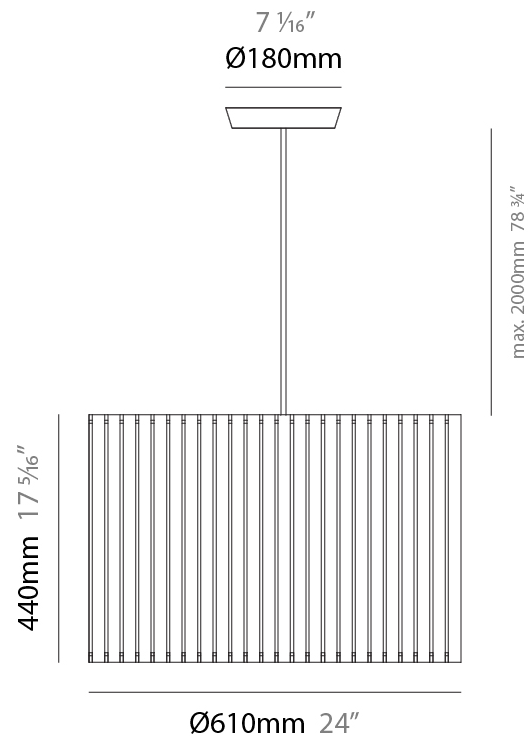

PROJECT	_____
TYPE	_____
SPECIFIER	_____
QUANTITY	_____
DATE	_____

LUZ OCULTA WOOD SUSPENSION

D51037- _____ - _____
base number   Finish Options   Finish Options

1. To build a product code in our configurator select the specify button on the base model # product page
2. To build a manual product code on this datasheet choose from the options listed below in blue font and add the suffix to the base model #

GENERAL

Series: Luz Oculta
Subseries: Luz Oculta Wood
Brand: Fambuena
Division: Design
Mounting Type: Suspension
Mounting Location: Ceiling
Subcategory: Pendant

PHYSICAL

Shape: Rectangle
Diameter (mm): 610
Diameter (in): 24
Height (mm): 440
Height (in): 17 ⁵/₁₆
Light Distribution: Direct / Indirect
Fixture Finish: [DOW / NAT](#)
Holder Finish: BRA / BRZ
Fixture Material: Metal / Wood
Cable Details: Cable length 2000mm / 79"

ELECTRICAL

Number of Lamps: 1
Lamp Type: LED Retrofit
Lamp Shape: A19
Bulb Included: Bulb Not Included
Max. Wattage Per Lamp (W): 12
Lamp Base: E26
Input Voltage (V): 120
Upon Request: 277Vac / GU24

LED

OPTICAL

RATINGS AND CERTIFICATIONS

Certified By: Certified for North American Standards
IP rating: IP20