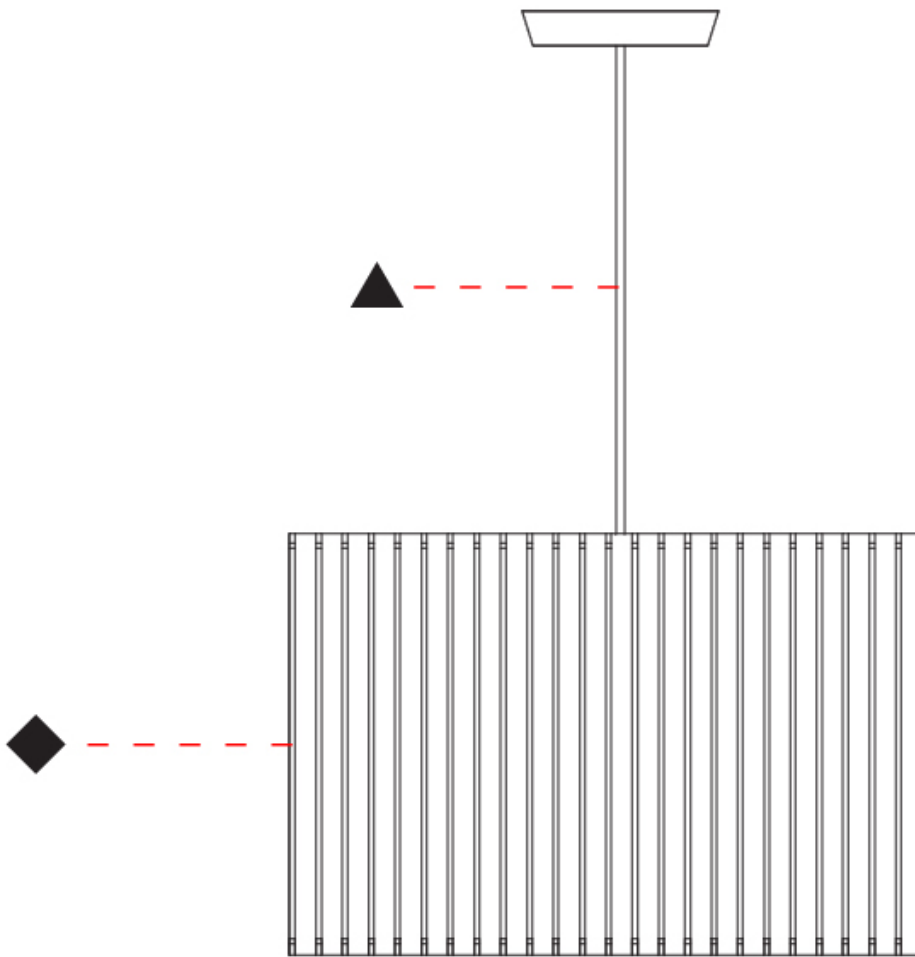

LUZ OCULTA WOOD SUSPENSION

D51037-

PROJECT

TYPE

SPECIFIER

QUANTITY

DATE

D