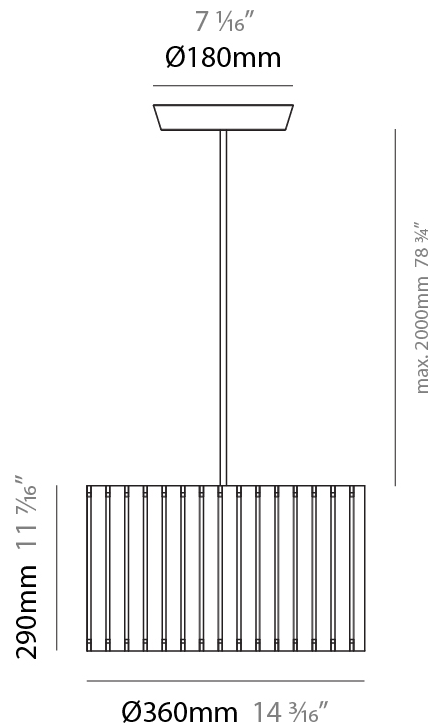

LUZ OCULTA WOOD SUSPENSION

D51039- _____ - _____

base number   Finish Options   Finish Options

1. To build a product code in our configurator select the specify button on the base model # product page
2. To build a manual product code on this datasheet choose from the options listed below in blue font and add the suffix to the base model #

GENERAL

Series: Luz Oculta
Subseries: Luz Oculta Wood
Brand: Fambuena
Division: Design
Mounting Type: Suspension
Mounting Location: Ceiling
Subcategory: Pendant

PHYSICAL

Shape: Rectangle
Diameter (mm): 360
Diameter (in): 14 ³/₁₆
Height (mm): 290
Height (in): 11 ⁷/₁₆
Light Distribution: Direct / Indirect
Fixture Finish: [DOW / NAT](#)
Holder Finish: BRA / BRZ
Fixture Material: Metal / Wood
Cable Details: Cable length 2000mm / 79"

ELECTRICAL

Number of Lamps: 1
Lamp Type: LED Retrofit
Lamp Shape: A19
Bulb Included: Bulb Not Included
Max. Wattage Per Lamp (W): 7
Lamp Base: E26
Input Voltage (V): 120
Upon Request: 277Vac / GU24

LED

OPTICAL

RATINGS AND CERTIFICATIONS

Certified By: Certified for North American Standards
IP rating: IP20

PROJECT
TYPE
SPECIFIER
QUANTITY
DATE