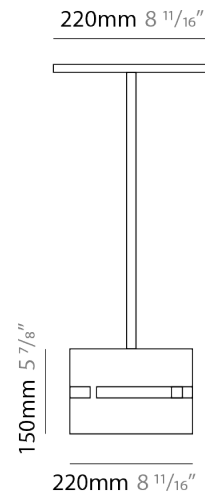

LUZ OCULTA METAL SUSPENSION

D51032-

base number   Finish
Options

1. To build a product code in our configurator select the specify button on the base model # product page
2. To build a manual product code on this datasheet choose from the options listed below in blue font and add the suffix to the base model #

GENERAL

Series: Luz Oculta
Subseries: Luz Oculta Metal
Brand: Fambuena
Division: Design
Mounting Type: Suspension
Mounting Location: Ceiling
Subcategory: Pendant

PHYSICAL

Shape: Rectangle
Diameter (mm): 220
Diameter (in): 8 ¹¹/₁₆
Height (mm): 150
Height (in): 5 ⁷/₈
Light Distribution: Direct / Indirect
Fixture Finish: [BRA](#) / [BRZ](#) / [ABR](#)
Fixture Material: Metal
Cable Details: Cable length 2000mm / 79"

ELECTRICAL

Number of Lamps: 1
Lamp Type: LED Retrofit
Lamp Shape: A19
Bulb Included: Bulb Not Included
Max. Wattage Per Lamp (W): 5
Lamp Base: E26
Input Voltage (V): 120
Upon Request: 277Vac / GU24

LED

OPTICAL

RATINGS AND CERTIFICATIONS

Certified By: Certified for North American Standards
IP rating: IP20

PROJECT	_____
TYPE	_____
SPECIFIER	_____
QUANTITY	_____
DATE	_____