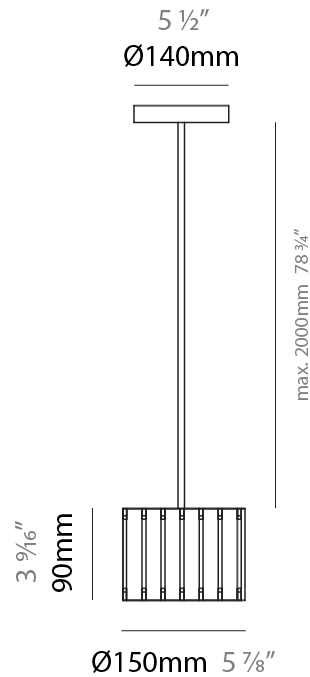

PROJECT	
TYPE	
SPECIFIER	
QUANTITY	
DATE	

LUZ OCULTA WOOD SUSPENSION

D51043- -
base number   Finish Options   Finish Options

1. To build a product code in our configurator select the specify button on the base model # product page
2. To build a manual product code on this datasheet choose from the options listed below in blue font and add the suffix to the base model #

GENERAL

Series: Luz Oculta
Subseries: Luz Oculta Wood
Brand: Fambuena
Division: Design
Mounting Type: Suspension
Mounting Location: Ceiling
Subcategory: Pendant

PHYSICAL

Shape: Rectangle
Diameter (mm): 150
Diameter (in): 5 7/8
Height (mm): 90
Height (in): 3 9/16
Light Distribution: Direct / Indirect
Fixture Finish: [DOW / NAT](#)
Holder Finish: BRA / BRZ
Fixture Material: Metal / Wood
Cable Details: Cable length 2000mm / 79"

ELECTRICAL

Number of Lamps: 1
Lamp Type: LED Retrofit
Lamp Shape: T4
Bulb Included: Bulb Not Included
Max. Wattage Per Lamp (W): 3
Lamp Base: G9
Input Voltage (V): 120

LED

OPTICAL

RATINGS AND CERTIFICATIONS

Certified By: Certified for North American Standards
IP rating: IP20